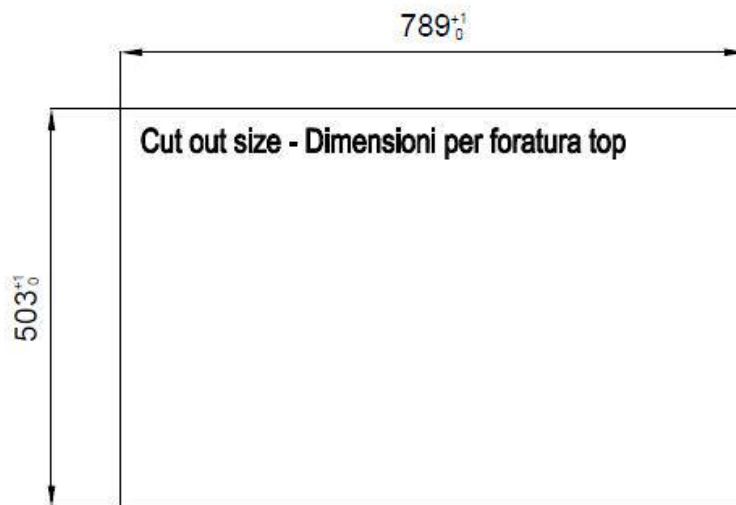

Lavello MILANELLO cod. 1040/05*

FT

FTS

GALLERY