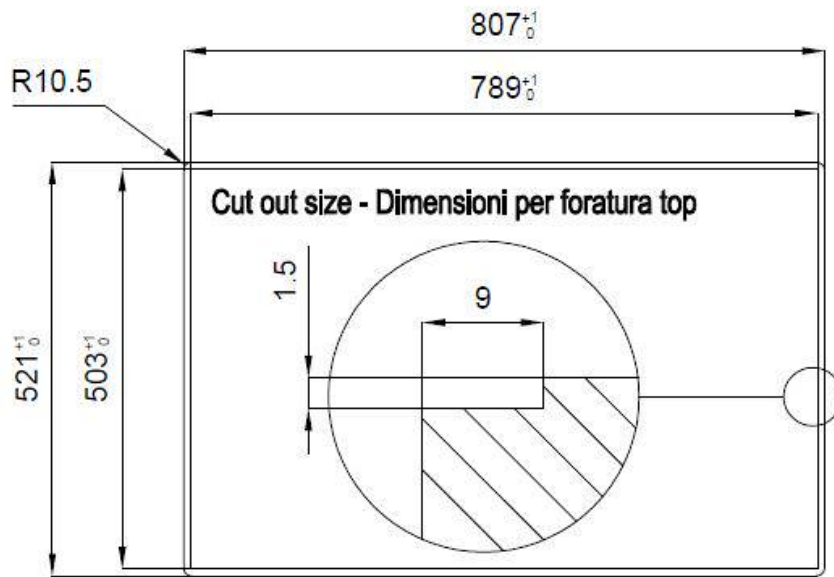

Lavello MILANELLO cod. 1040/05*

FT