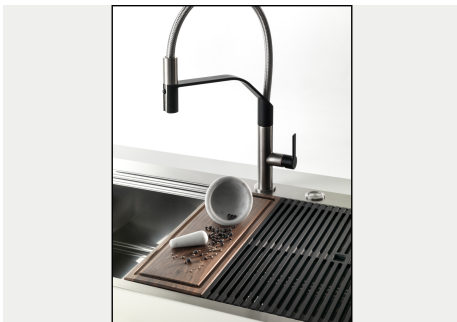

Lavello MILANELLO cod. 1040/05*

FT

FTS

GALLERY