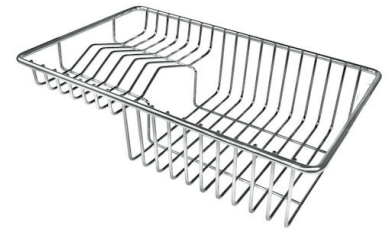

Triple recess - sliding accessories

The Foster Milano sink has an ingenious design that makes it simple to use a large set of optional accessories. On the topmost supporting step, the innovative Black grids slide, creating a large and practical surface to rinse food and crockery. The second step is meant to support and allow the sliding of a complete combination of accessories, which make some operations practical and safe: rinse, drain, slice, grate... everything can be done inside the sink. The third supporting step is on the bottom of the bowl. On this step one can rest the Black grids, making it possible to rinse foodstuffs without their coming in contact with the bottom of the sink, which may be dirty.

TECHNICAL DATA

Lavello MILANELLO cod. 1040/05*

FT

FTS

GALLERY

EQUIPMENT

GRILLE NOIRE POUR EVIERS RIVA
A100 E02

VIDAGE FADE PUSH INOX
A407 A16

OPTIONAL ACCESSORIES

CUVETTE PERFOREE INOX

A154 F00

* only in combination with the accessory
A644 F04

**CUVETTE PERFOREE POUR EVIERS
RIVA**

A156 F00

**GRILLE POR.ASSIETTES INOX
mm214x379**

A100 C03

* only in combination with the accessory
A644 A01

**GRILLE PORTE-ASSIETTES INOX
25x35**

A100 A54

* only in combination with the accessory
A644 F04

**PLANCHE DE DECOUPE DOUBLE
HDPE**

A644 A01

**PLANCHE DE DECOUPE DOUBLE
IROKO**