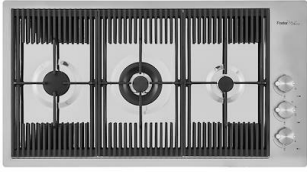

RECOMMENDED PAIRINGS

MILANO 3 BRULEURS
G680 F00